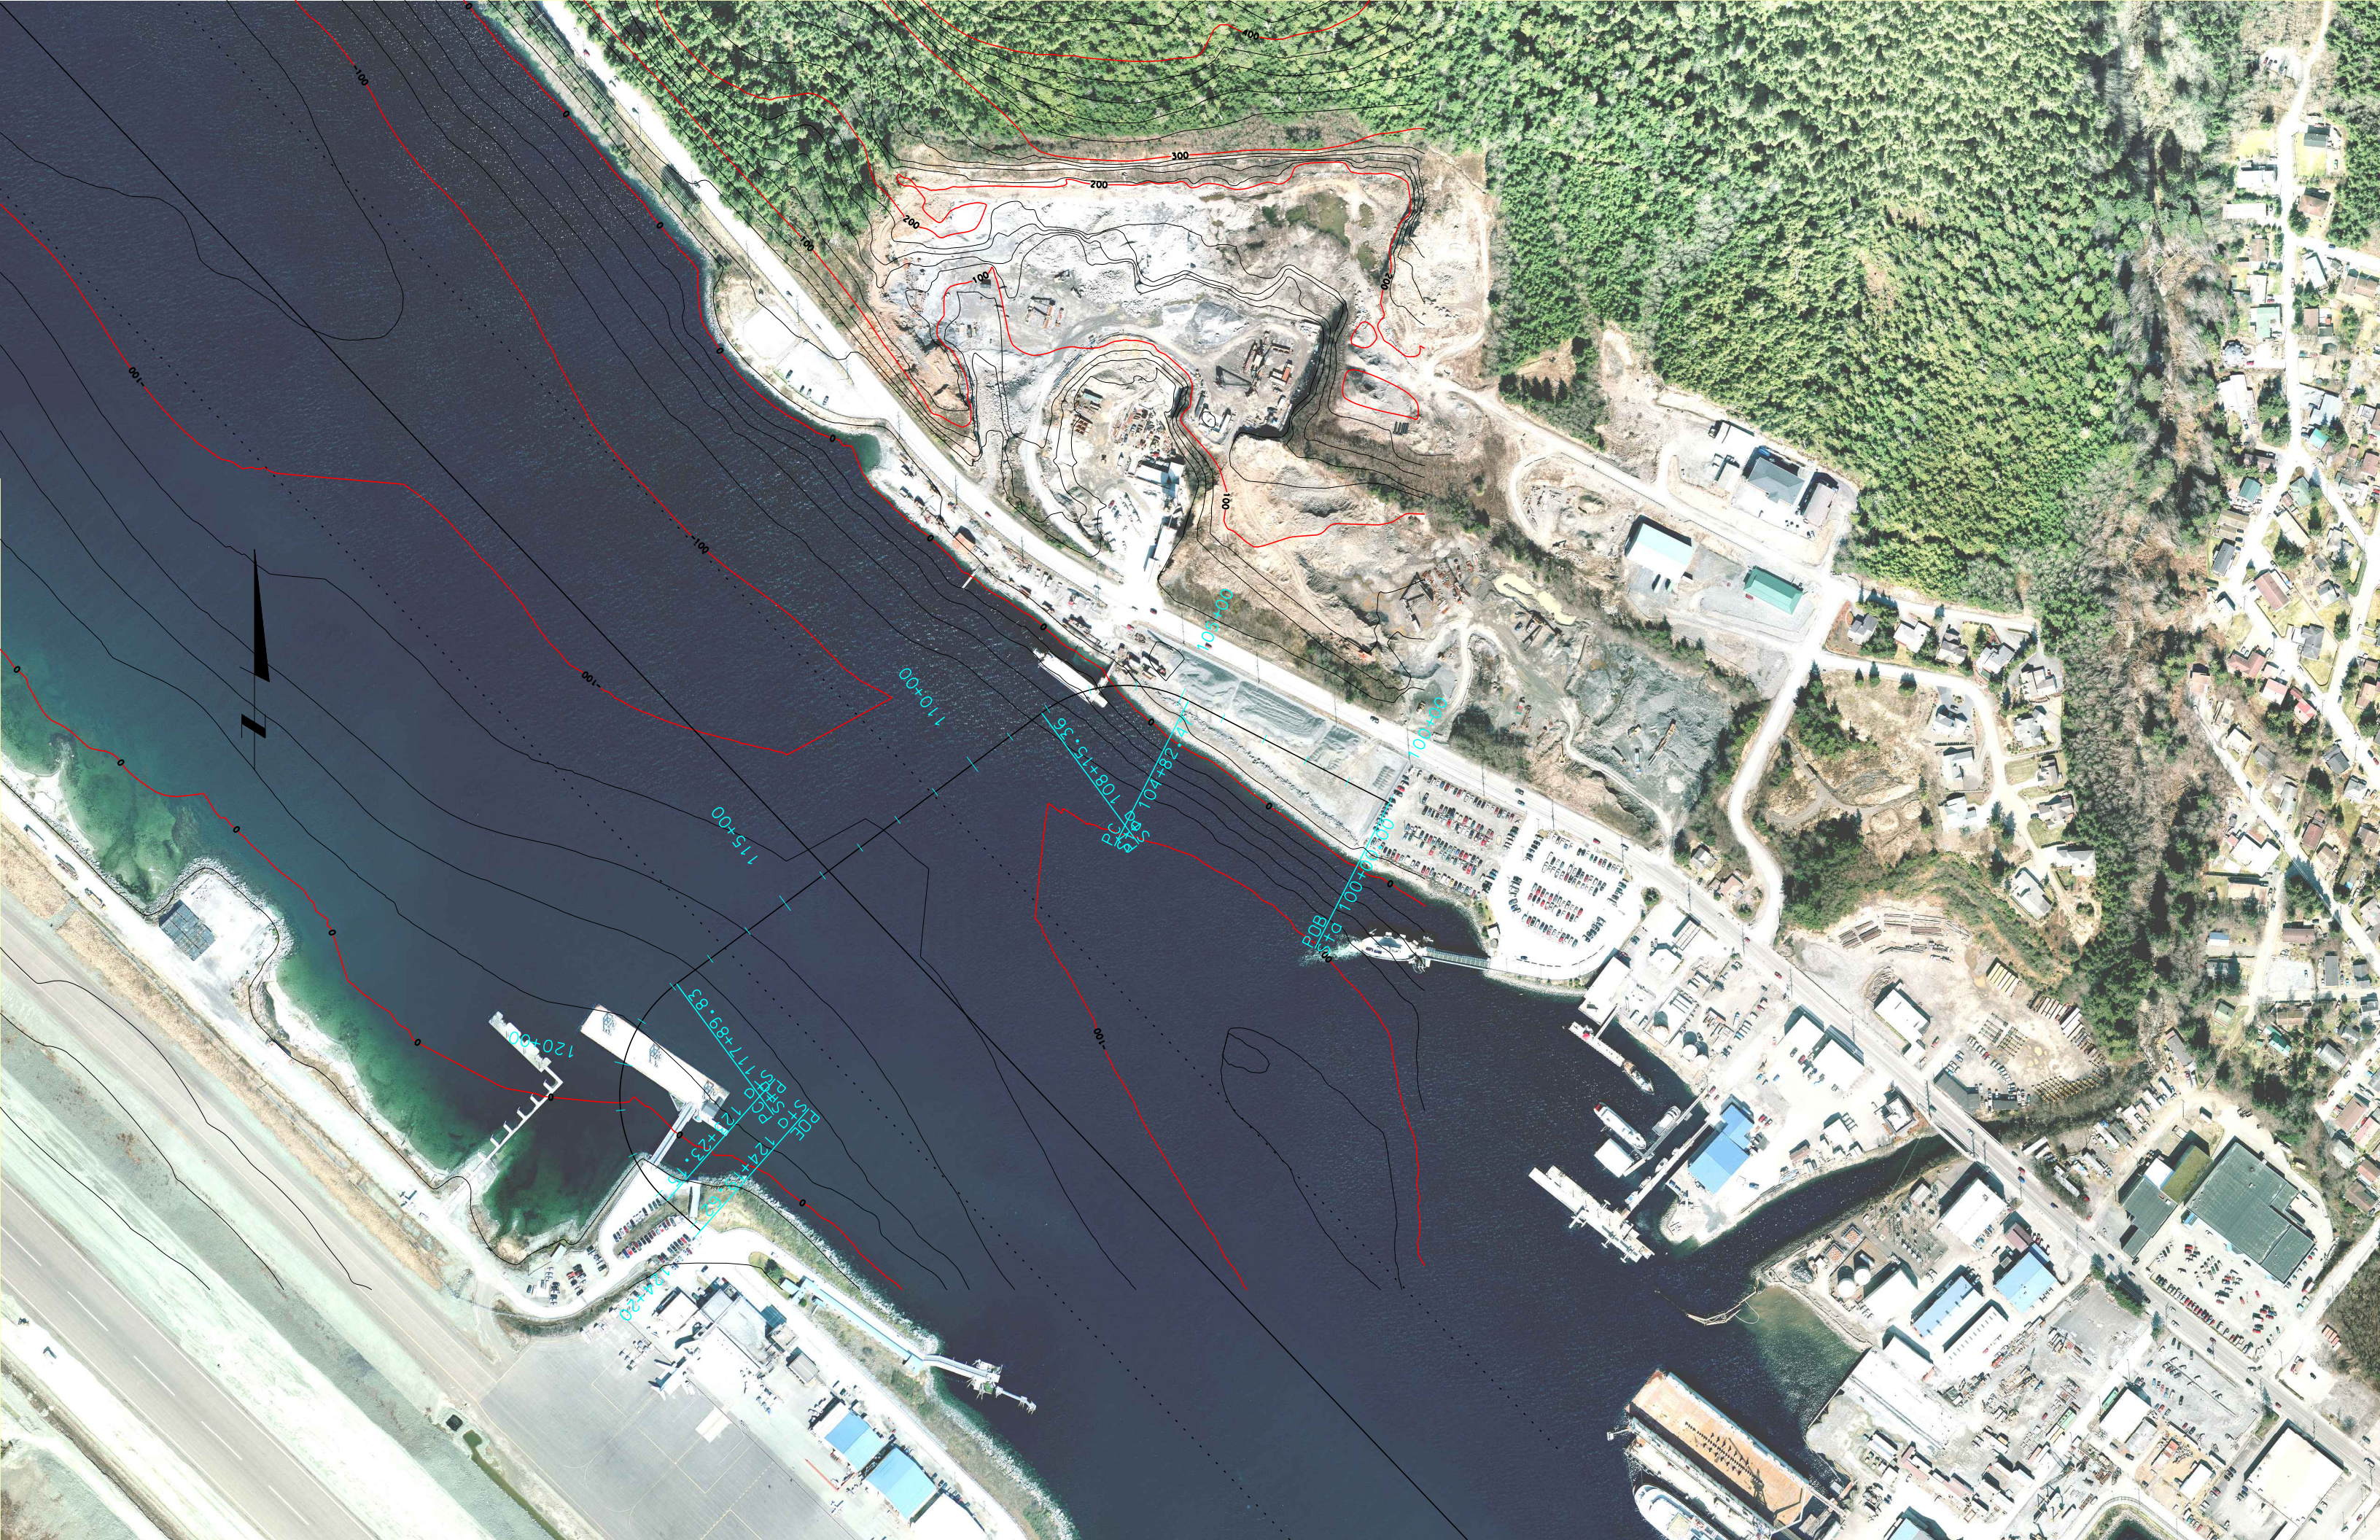

**Appendix R**  
**Alignment M2**

Movable\_2

LINE SURFACE OFFSET  
 — exist-ground  
 Scaled 2.0000 Times Ver.  
 Scaled 1.0000 Times Hor.