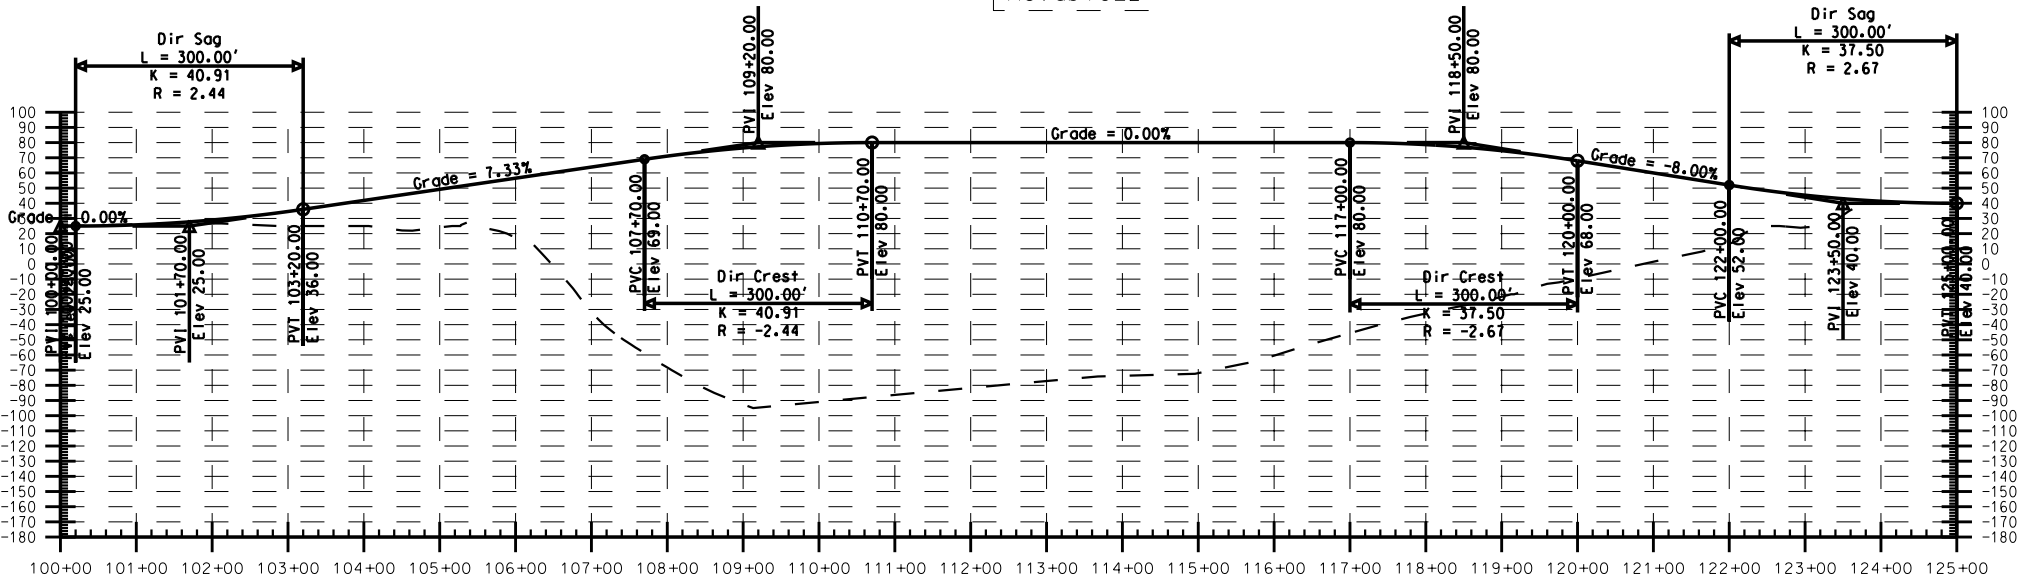

**Appendix R**  
**Alignment M2**

Movable\_2

LINE SURFACE OFFSET  
 — exist-ground  
 Scaled 2.0000 Times Ver.  
 Scaled 1.0000 Times Hor.