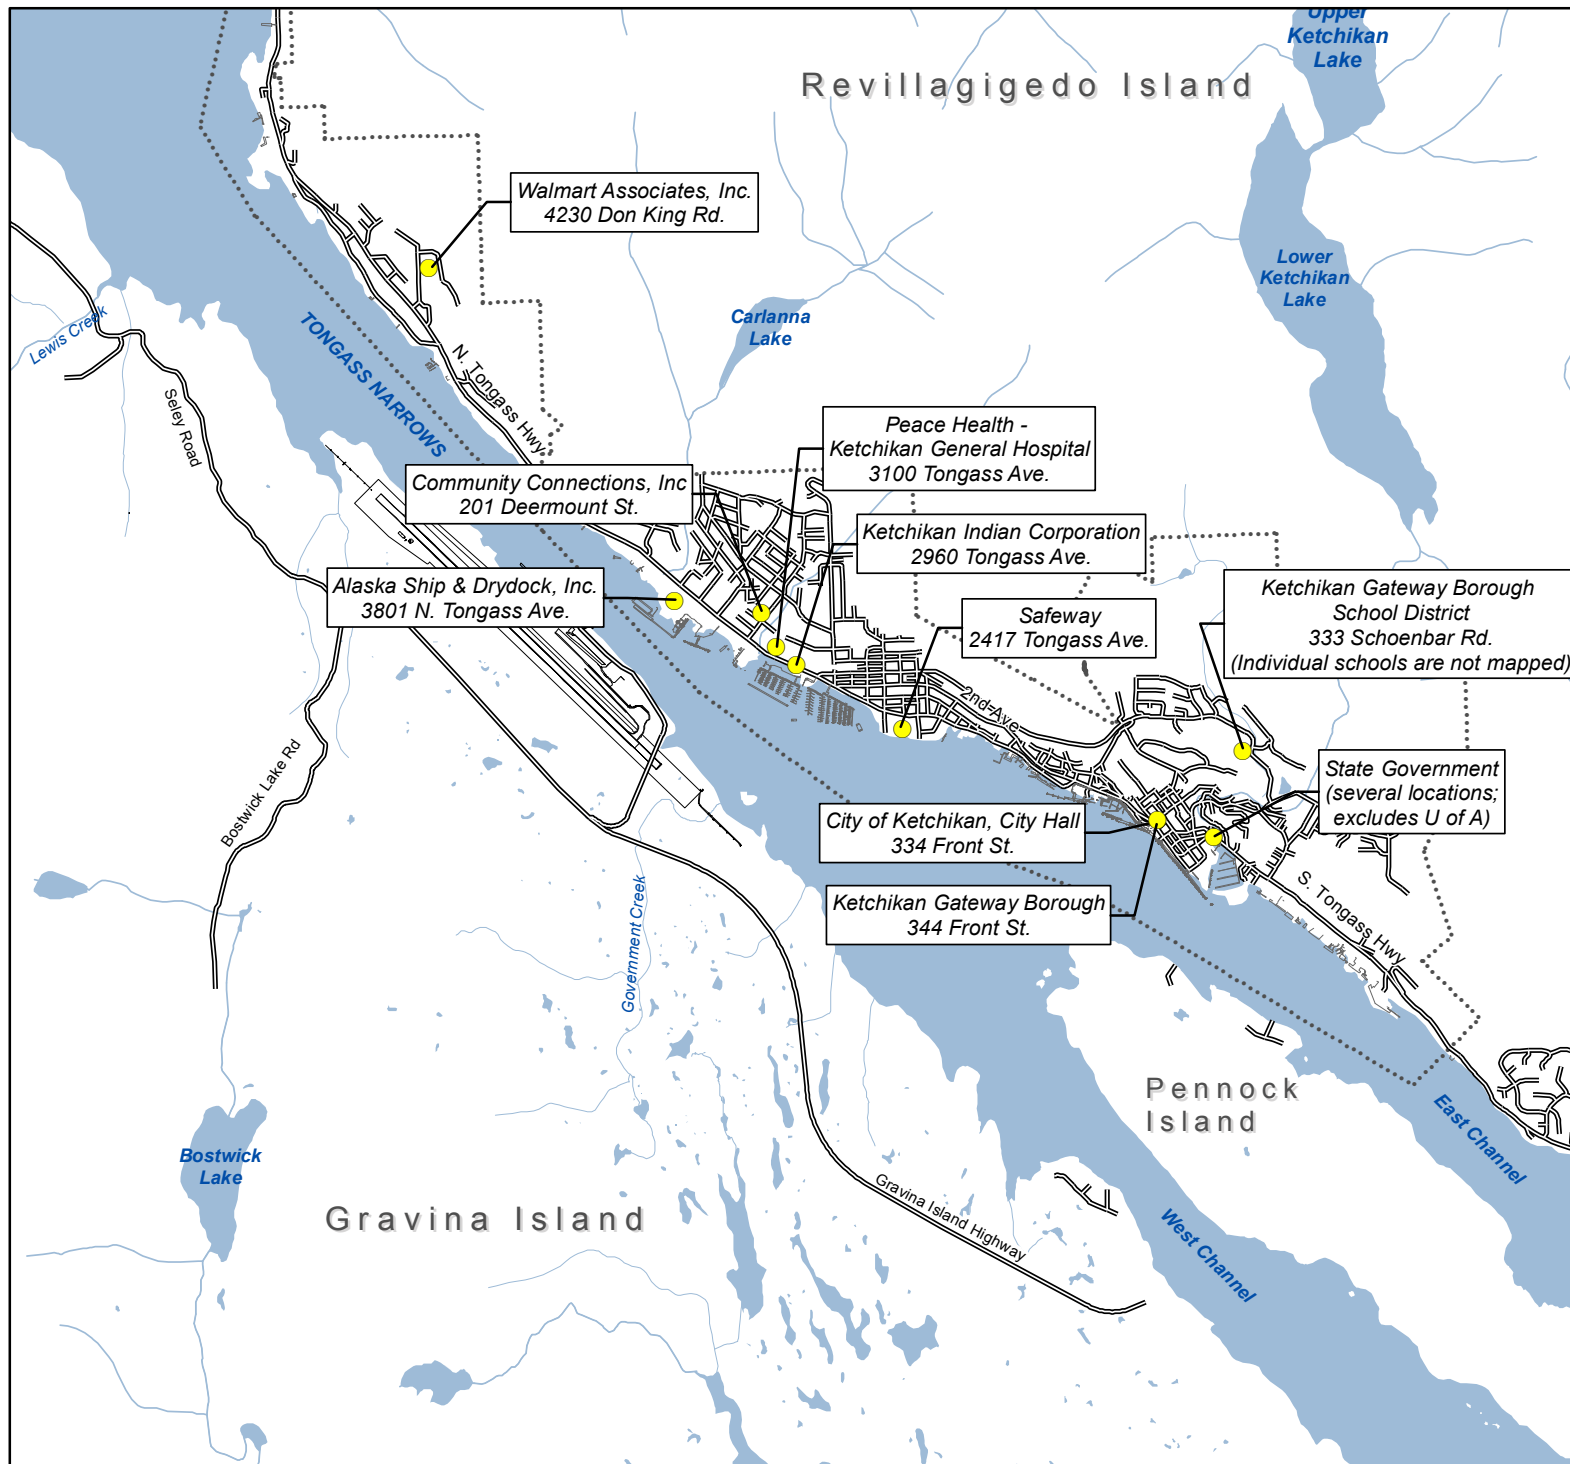

Major Employers in the Ketchikan Area (2010)

- Roads
- Docks
- City Boundary
- Water Bodies
- Streams

Note: Several employers have more than one location. Locations are approximate.

Source: Alaska Department of Labor & Workforce Development, Research and Analysis, 2011.

Date: November 8, 2011
 Projection: Alaska State Plane Zone 1, NAD 27
 Author: HDR Alaska, Inc.
 Sources: AKDLWD; KGB; HDR Alaska, Inc.

Figure 3.9