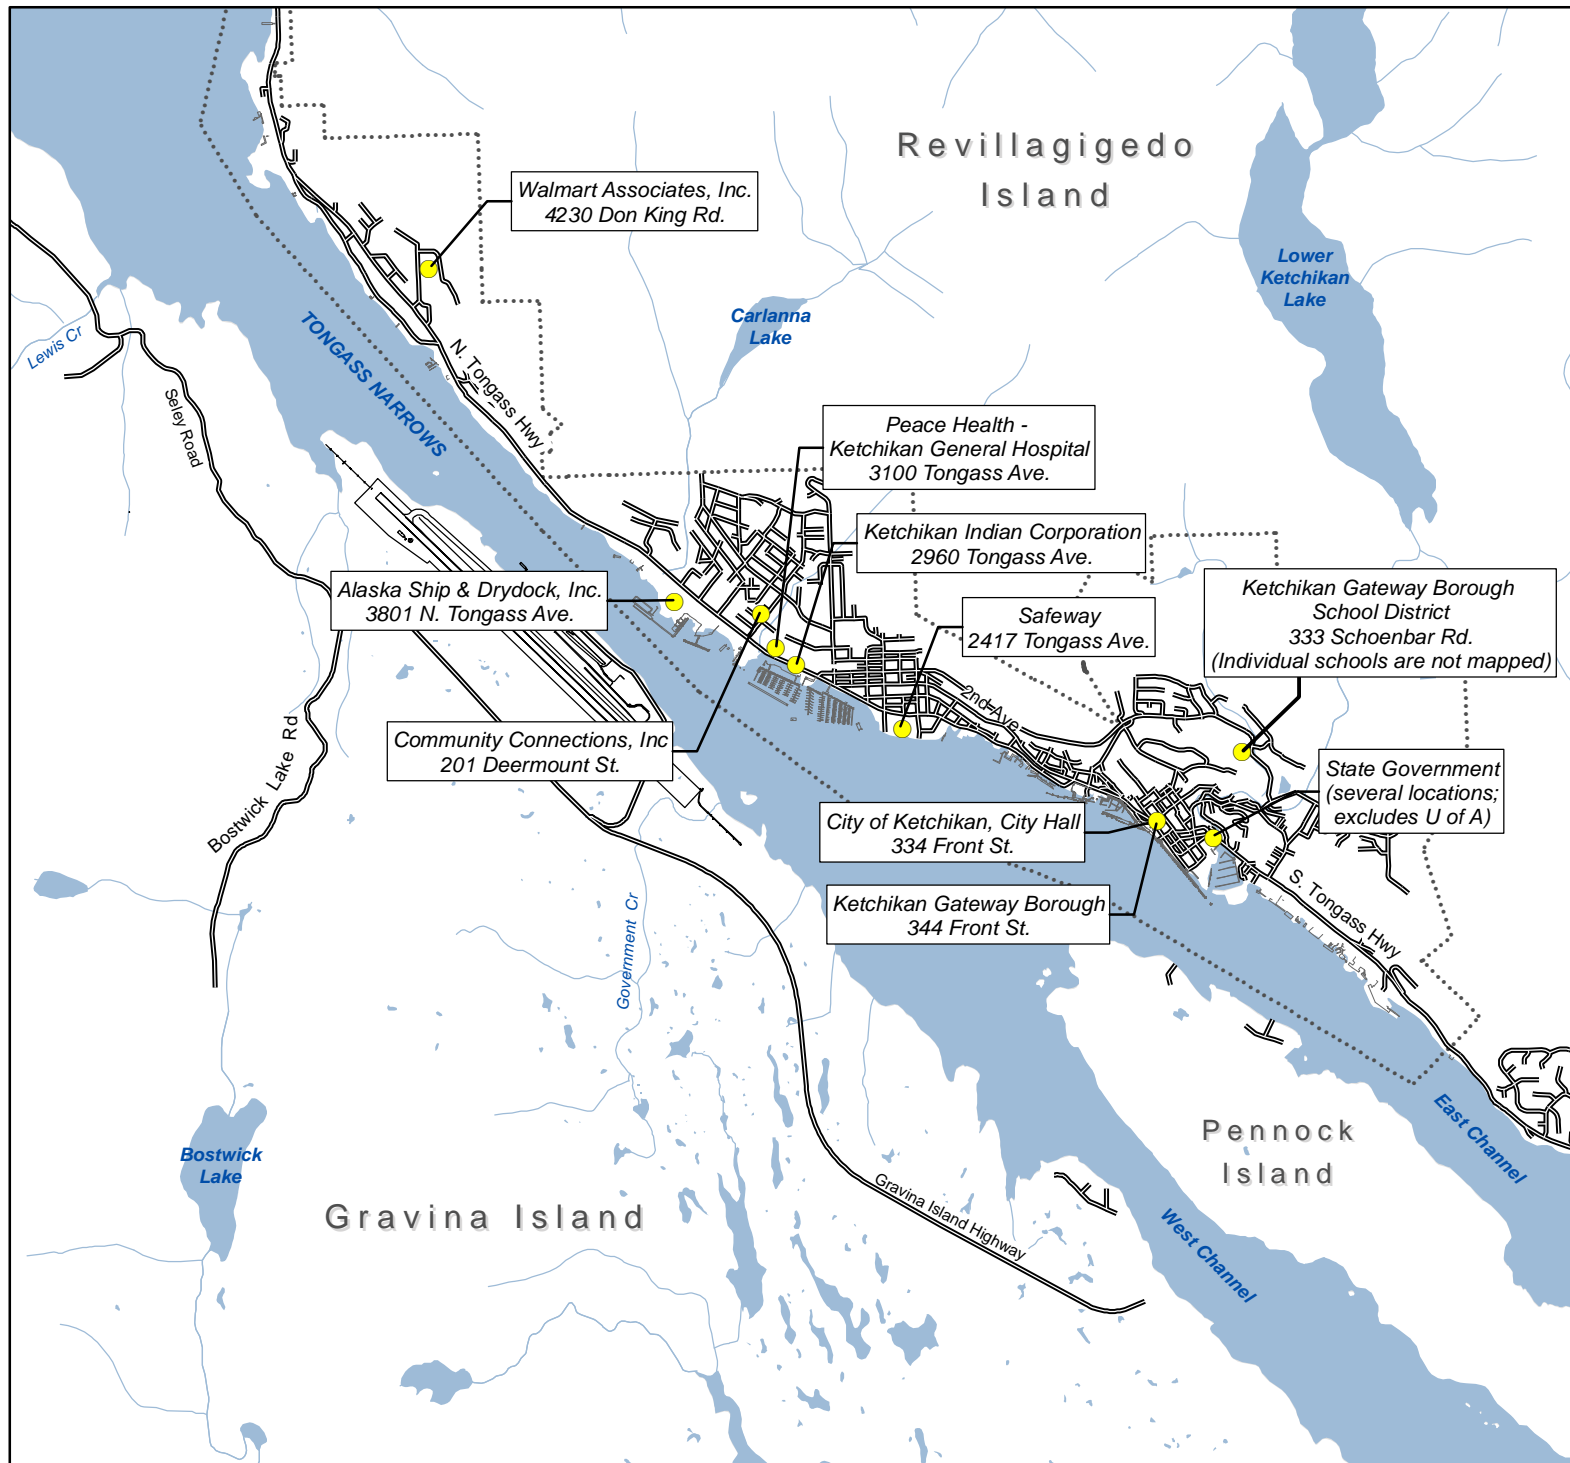

Major Employers in the Ketchikan Area (2010)

-  Roads
-  Docks
-  City Boundary
-  Water Bodies
-  Streams

Note: Several employers have more than one location. Locations are approximate.

Source: Alaska Department of Labor & Workforce Development, Research and Analysis, 2011.

Date: January 6, 2017
 Projection: Alaska State Plane Zone 1, NAD 27
 Author: HDR Alaska, Inc.
 Sources: AKDLWD; KGB; HDR Alaska, Inc.

Figure 3.9